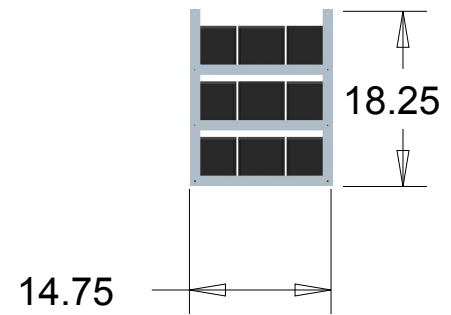

SCALE 0.200

SCALE 0.050

PROJECT		PART NAME	
COSMIC CUBE		THE CUBE	
ECE GROUP	SIZE	ME GROUP	REV
4	A	23	0
SCALE	DATE	SHEET	
CUSTOM	24 FEB 2013	1 OF 1	