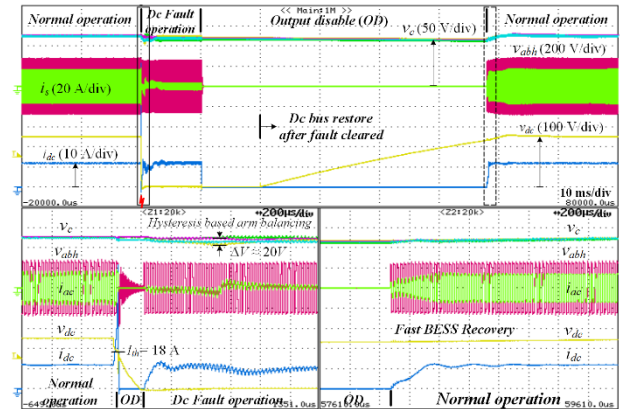

# BESS Converter

## CF-modular DAB topology for BESS

## DC fault ride-through operation

- ZVS operation
- Small passive elements
- Fault ride-through capability